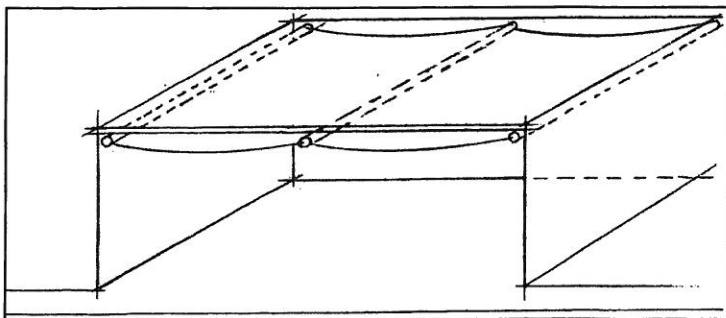

Three (or multiple)
rod panel for
openings above
6' in length.

←