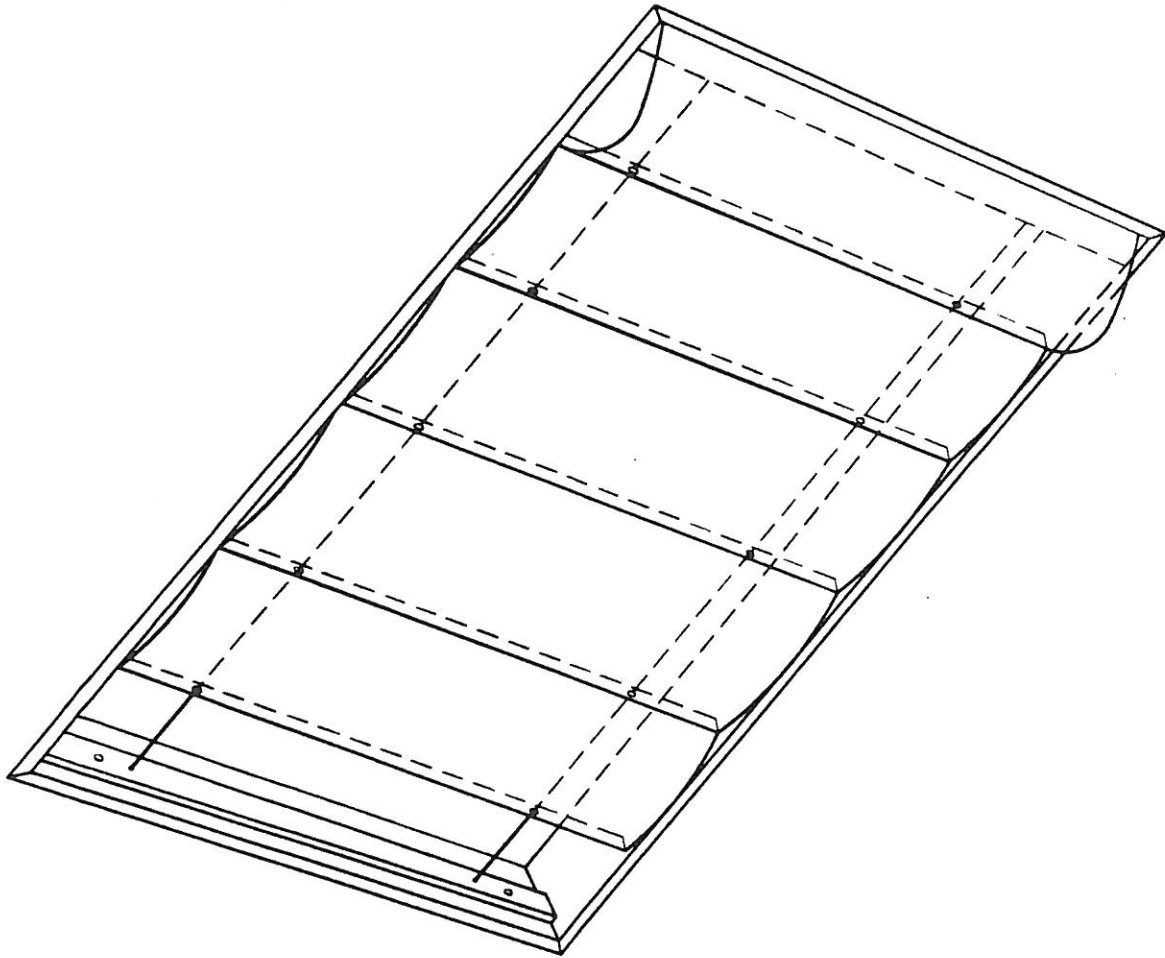

# Folding Skylight Shade

## KEY

- A. Cable guide
- B. Turnbuckle
- C. Spring
- D. Tie-back arm
- E. Corner bracket

SKY-VEIL SKYLIGHT SHADE

Atrium Skylight Shade With Support Roller

Atrium Tensioned Skylight Shade

## Interior Use Only.....

- ◆ Panel with tension rods top and bottom and at center for openings longer than 6'.
- ◆ Springs in the rods fit snugly within the window frame.
- ◆ Also available with tension rods in the top and a hem slat on the bottom.
- ◆ SW4100, 4000, 4400, 4800, 5000 **are too heavy for this application and are no longer available**