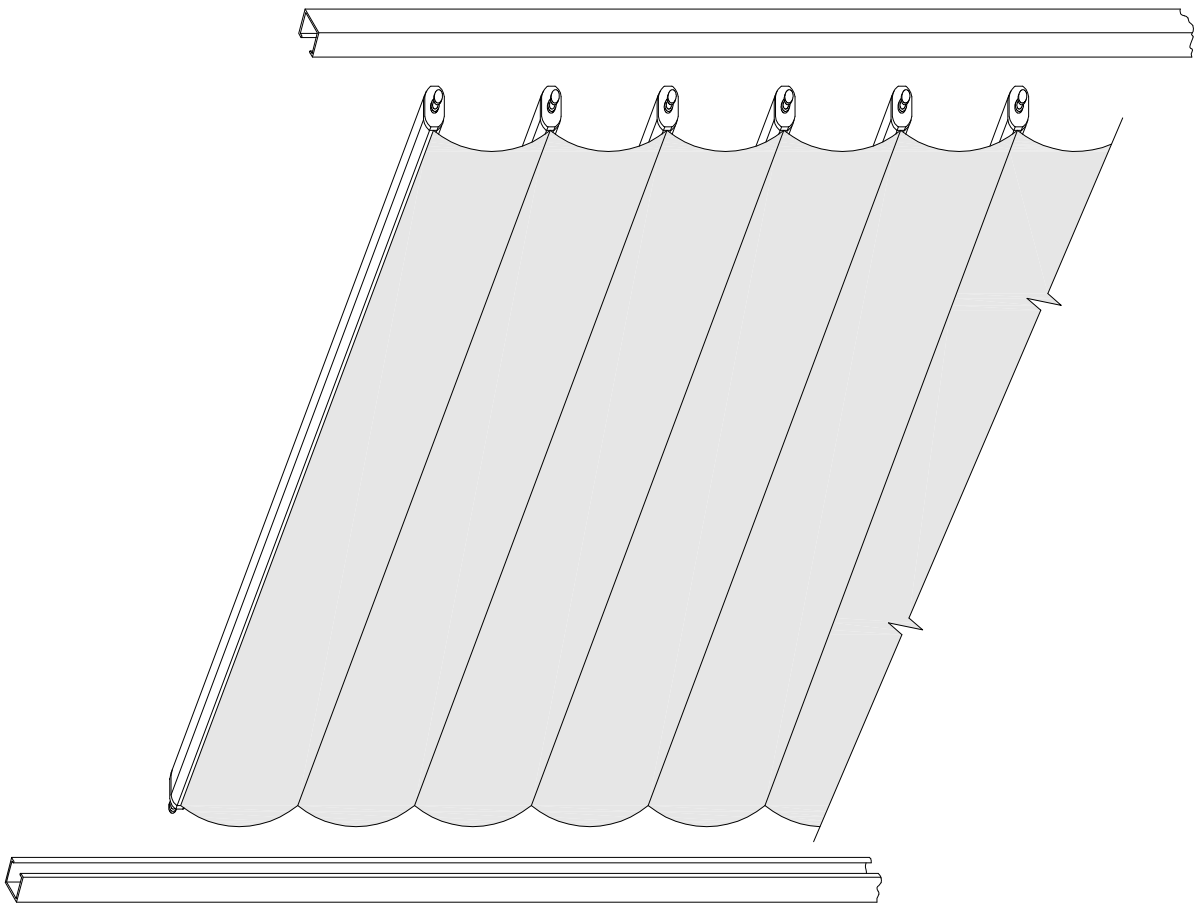

# Folding Skylight Shade

## KEY

- A. Cable guide
- B. Turnbuckle
- C. Spring
- D. Tie-back arm
- E. Corner bracket

SKY-VEIL SKYLIGHT SHADE

Atrium Skylight Shade With Support Roller

Atrium Tensioned Skylight Shade

## Interior Use Only.....

- ◆ Panel with tension rods top and bottom and at center for openings longer than 6'.
- ◆ Springs in the rods fit snugly within the window frame.
- ◆ Also available with tension rods in the top and a hem slat on the bottom.
- ◆ SW4100, 4000, 4400, 4800, 5000 **are too heavy for this application and are no longer available**