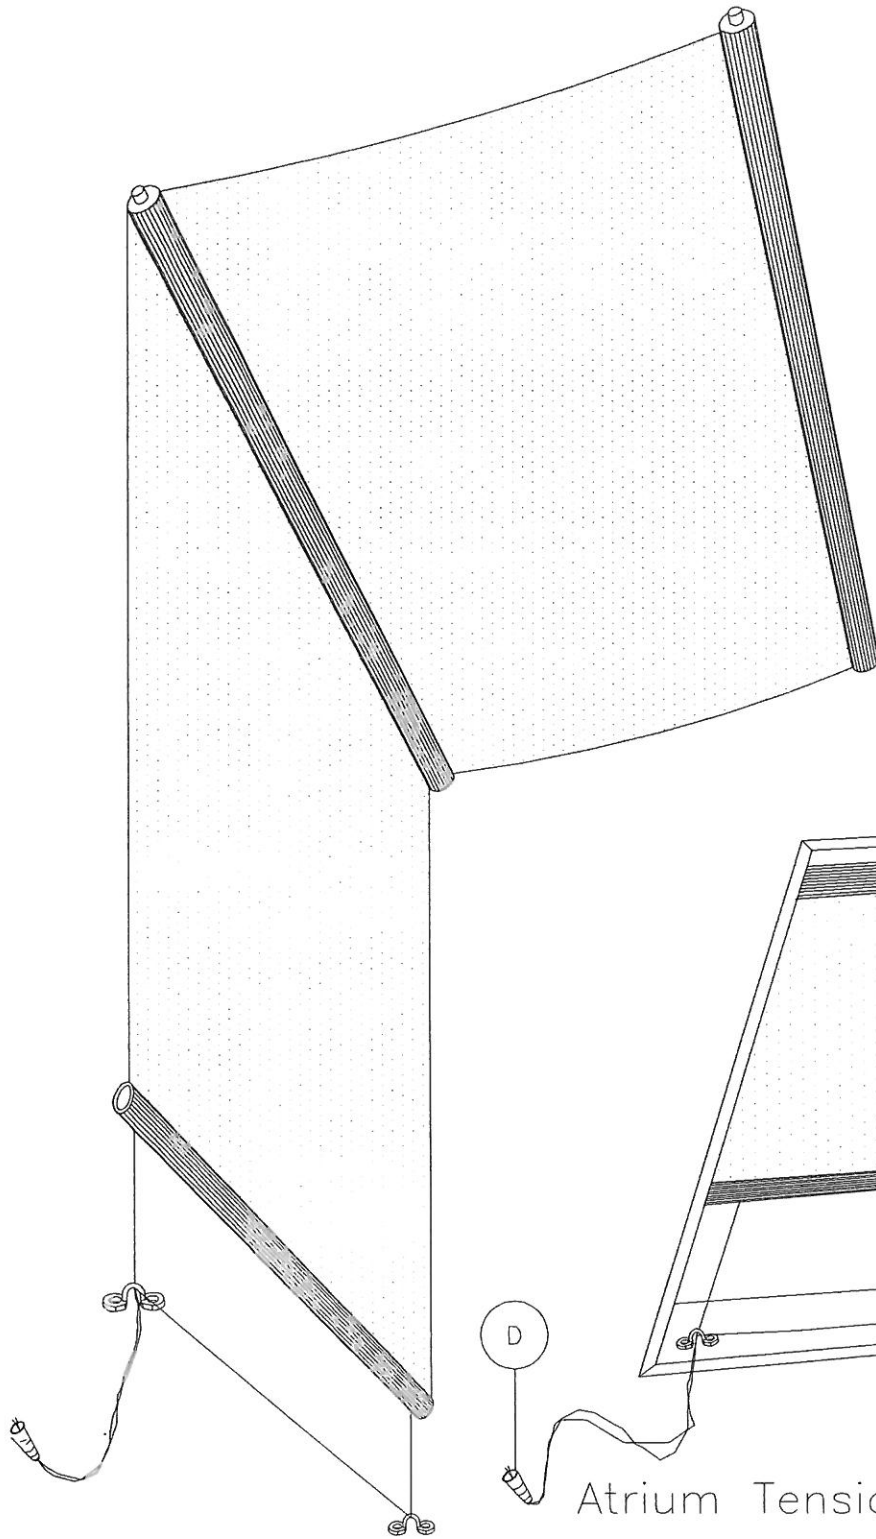

## KEY

- A. Cable guide
- B. Turnbuckle
- C. Spring
- D. Tie-back arm
- E. Corner bracket

SKY-VEIL SKYLIGHT SHADE

Atrium Skylight Shade With Support Roller

Atrium Tensioned Skylight Shade

## Interior Use Only.....

- ◆ Panel with tension rods top and bottom and at center for openings longer than 6'.
- ◆ Springs in the rods fit snugly within the window frame.
- ◆ Also available with tension rods in the top and a hem slat on the bottom.
- ◆ SW4100, 4000, 4400, 4800, 5000 **are too heavy for this application and are no longer available**