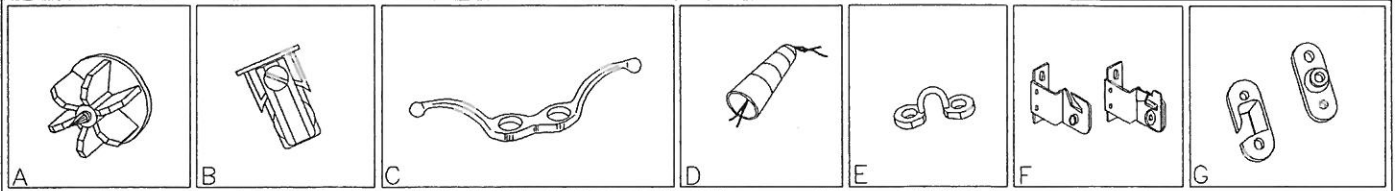

## KEY

- A. Cable guide
- B. Turnbuckle
- C. Spring
- D. Tie-back arm
- E. Corner bracket

SKY-VEIL SKYLIGHT SHADE

Atrium Skylight Shade With Support Roller

Atrium Tensioned Skylight Shade

## Interior Use Only.....

- ◆ Panel with tension rods top and bottom and at center for openings longer than 6'.
- ◆ Springs in the rods fit snugly within the window frame.
- ◆ Also available with tension rods in the top and a hem slat on the bottom.
- ◆ SW4100, 4000, 4400, 4800, 5000 **are too heavy for this application and are no longer available**