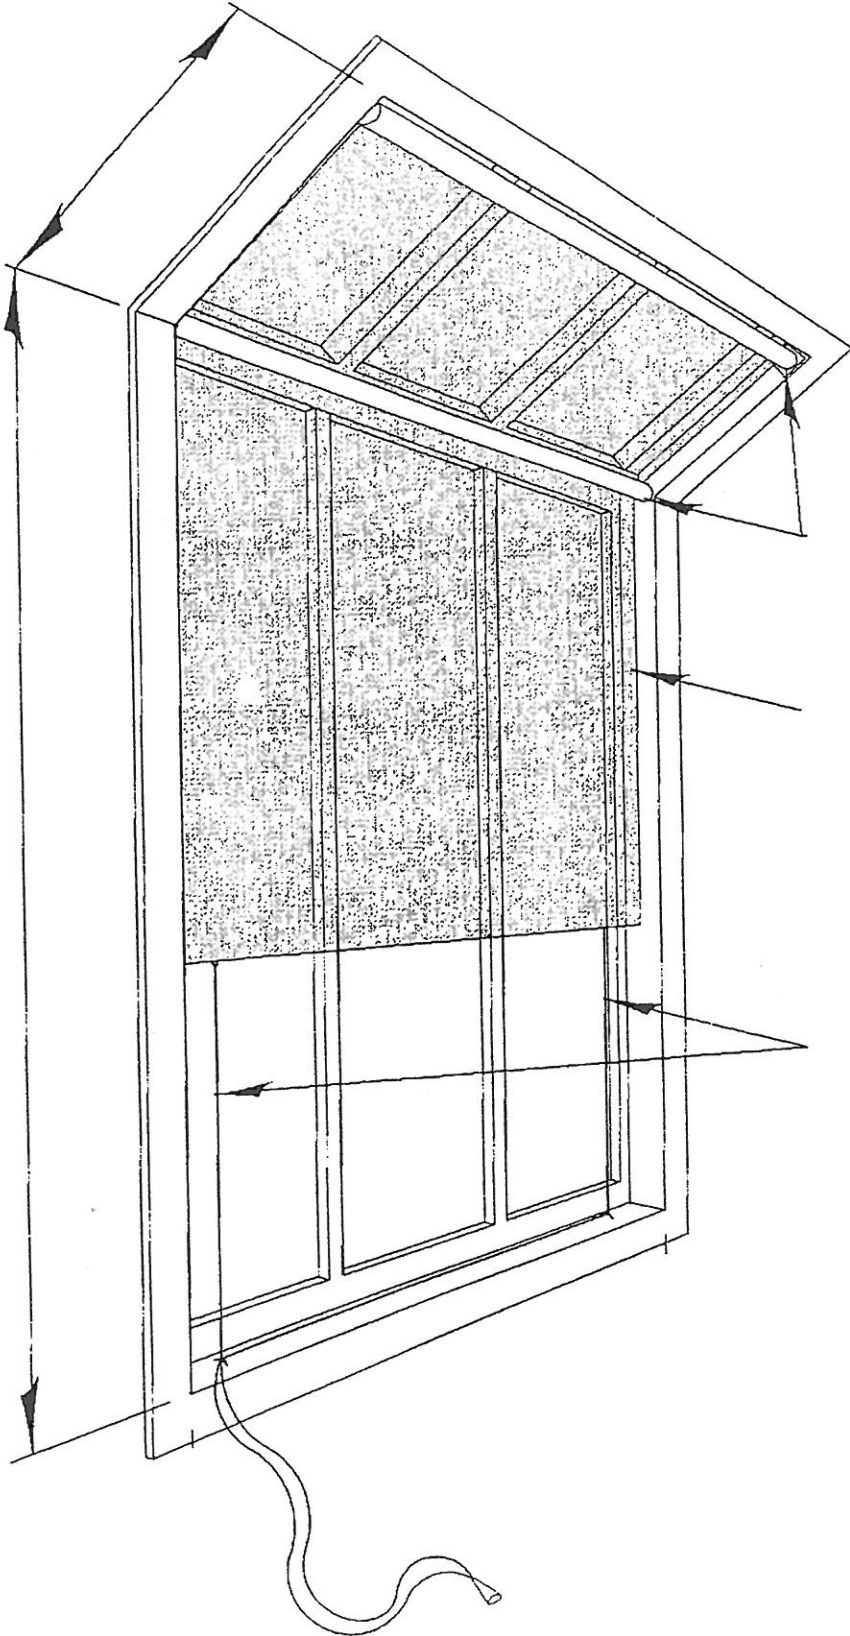

# Folding Skylight Shade

## KEY

- A. Cable guide
- B. Turnbuckle
- C. Spring
- D. Tie-back arm
- E. Corner bracket

SKY-VEIL SKYLIGHT SHADE

Atrium Skylight Shade With Support Roller

Atrium Tensioned Skylight Shade

## Interior Use Only.....

- ◆ Panel with tension rods top and bottom and at center for openings longer than 6'.
- ◆ Springs in the rods fit snugly within the window frame.
- ◆ Also available with tension rods in the top and a hem slat on the bottom.
- ◆ SW4100, 4000, 4400, 4800, 5000 **are too heavy for this application and are no longer available**