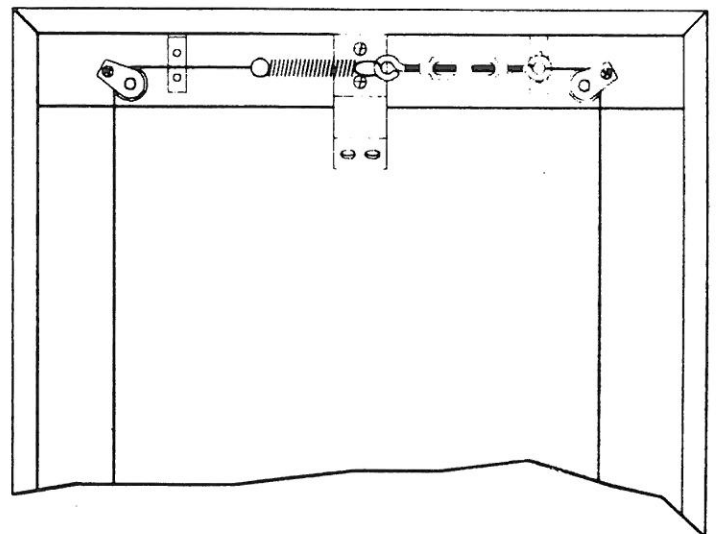

## KEY

- A. Cable guide
- B. Turnbuckle
- C. Spring
- D. Tie-back arm
- E. Corner bracket

SKY-VEIL SKYLIGHT SHADE

Atrium Skylight Shade With Support Roller

Atrium Tensioned Skylight Shade

## Interior Use Only.....

- ◆ Panel with tension rods top and bottom and at center for openings longer than 6'.
- ◆ Springs in the rods fit snugly within the window frame.
- ◆ Also available with tension rods in the top and a hem slat on the bottom.
- ◆ SW4100, 4000, 4400, 4800, 5000 **are too heavy for this application and are no longer available**