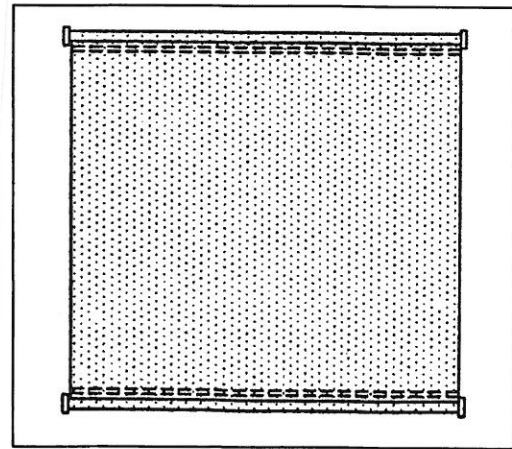

## KEY

- A. Cable guide
- B. Turnbuckle
- C. Spring
- D. Tie-back arm
- E. Corner bracket

SKY-VEIL SKYLIGHT SHADE

Atrium Skylight Shade With Support Roller

Atrium Tensioned Skylight Shade

## Interior Use Only.....

- ◆ Panel with tension rods top and bottom and at center for openings longer than 6'.
- ◆ Springs in the rods fit snugly within the window frame.
- ◆ Also available with tension rods in the top and a hem slat on the bottom.
- ◆ SW4100, 4000, 4400, 4800, 5000 **are too heavy for this application and are no longer available**